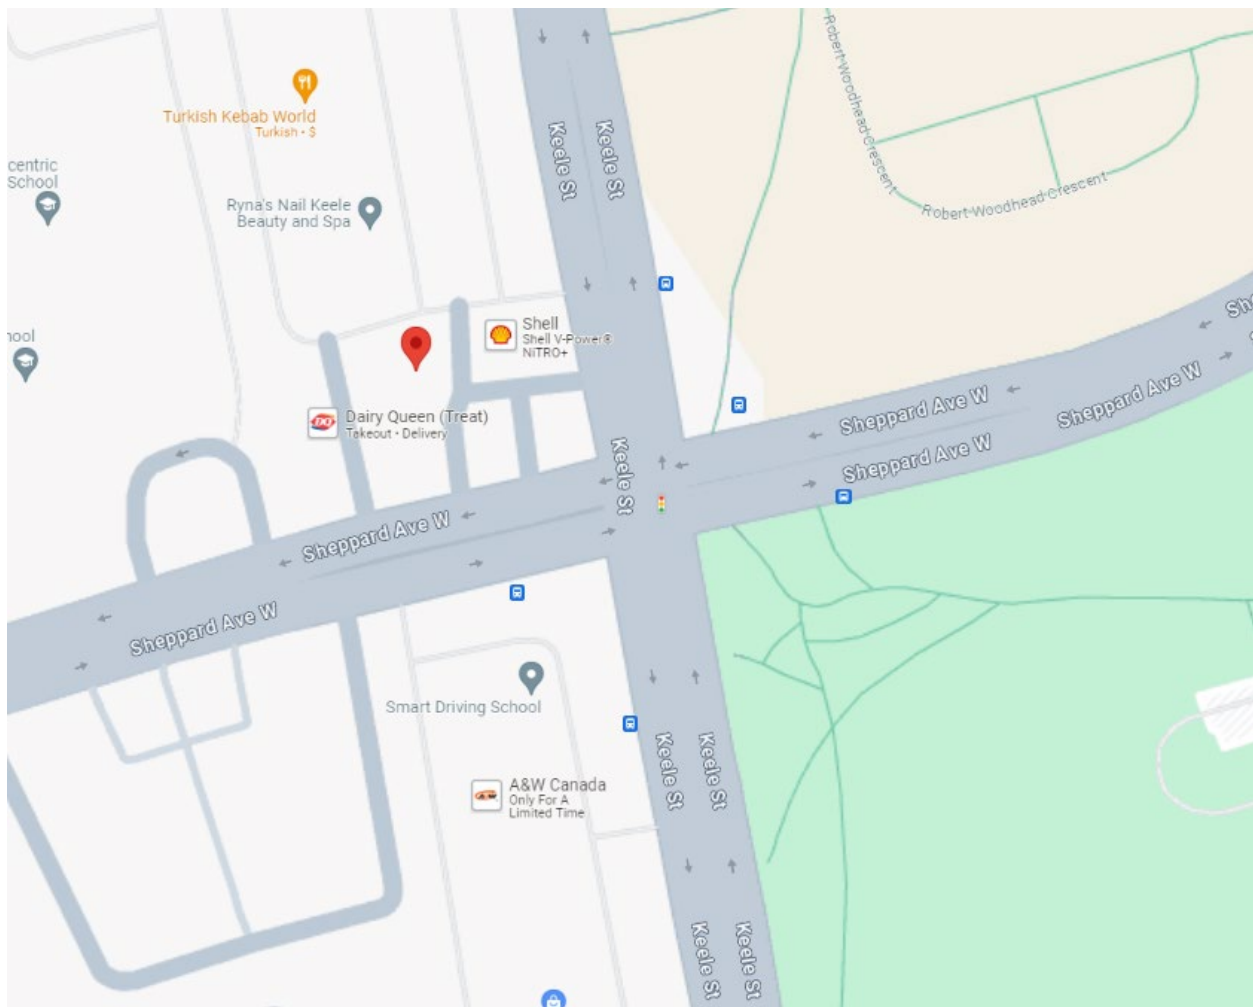

## Main Gas Station

The main gas station is the Shell at 3330 Keele Street on the southeast corner of Keele Street and Sheppard Avenue West. (3330 Keele Street, North York, ON M3J 1L5)

1. Fill your vehicle with gas (Regular gas for the rental vehicles)
2. To “pay”, go to the station attendant and show your Accreditation and Key Fob number.
3. The attendant will swipe a fleet card, and hand you the pin pad.
4. When prompted for the mileage, enter any random 5 numbers (e.g. 33333)
5. When prompted for the Driver ID, enter ##### (Number to be provided)

We may coordinate using different Shell Stations depending on the circumstances.

Directions to both the Gas Station and Car Wash are available at <https://tennistransport.com/phone-app-directory-extra.asp>

## Car Wash

The carwash this year is Rose Car Wash at 3925 Keele St, North York, ON M3J 1N6, south of Finch on the east side of Keele (south of the McDonalds).

Car Wash coupons will be provided by the Site Dispatcher.

Directions to both the Gas Station and Car Wash are available at <https://tennistransport.com/phone-app-directory-extra.asp>