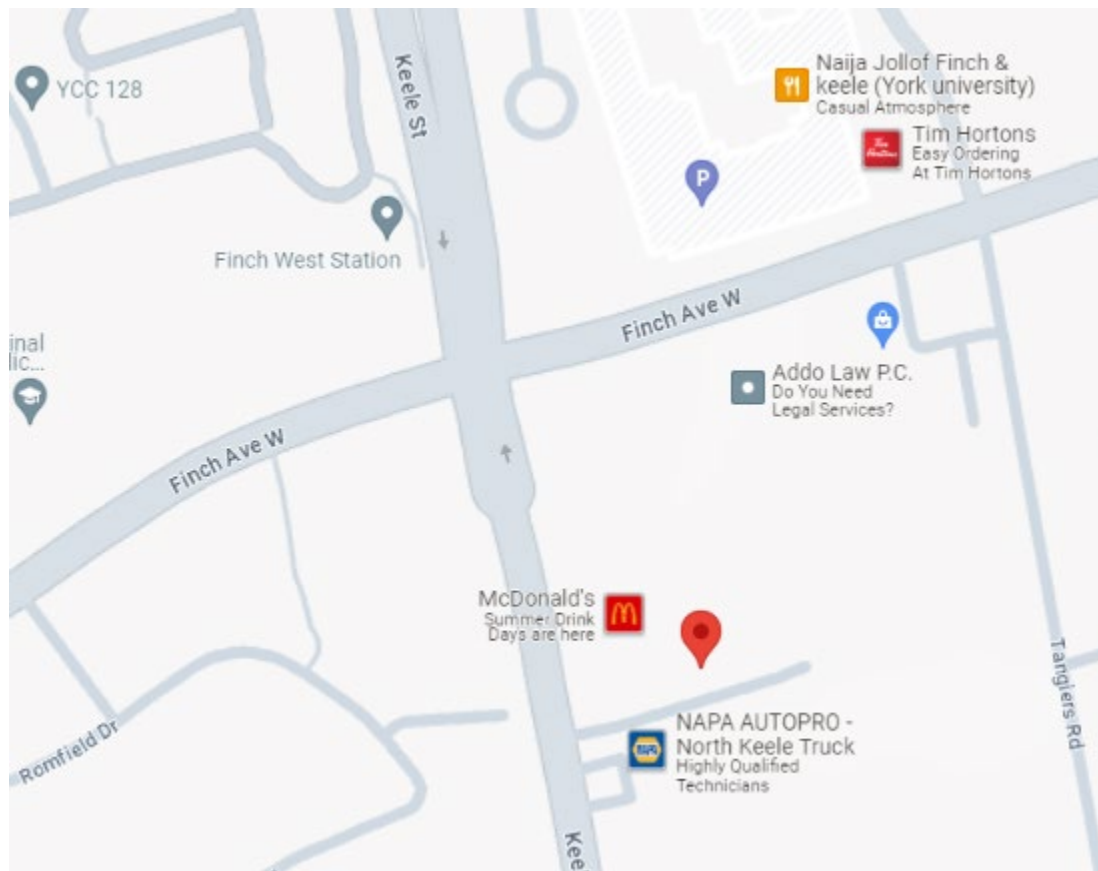

## Main Gas Station

The main gas station is the Shell at 3330 Keele Street on the southeast corner of Keele Street and Sheppard Avenue West. (3330 Keele Street, North York, ON M3J 1L5)

1. Fill your vehicle with gas (Regular gas for the rental vehicles)
2. To “pay”, go to the station attendant and show your Accreditation and Key Fob number.
3. The attendant will swipe a fleet card, and hand you the pin pad.
4. When prompted for the mileage, enter any random 5 numbers (e.g. 33333)
5. When prompted for the Driver ID, enter ##### (Number to be provided)

We may coordinate using different Shell Stations depending on the circumstances.

Directions to both the Gas Station and Car Wash are available at <https://tennistransport.com/phone-app-directory-extra.asp>

## Car Wash

The carwash this year is Rose Car Wash at 3925 Keele St, North York, ON M3J 1N6, south of Finch on the east side of Keele (south of the McDonalds).

Car Wash coupons will be provided by the Site Dispatcher.

Directions to both the Gas Station and Car Wash are available at <https://tennistransport.com/phone-app-directory-extra.asp>